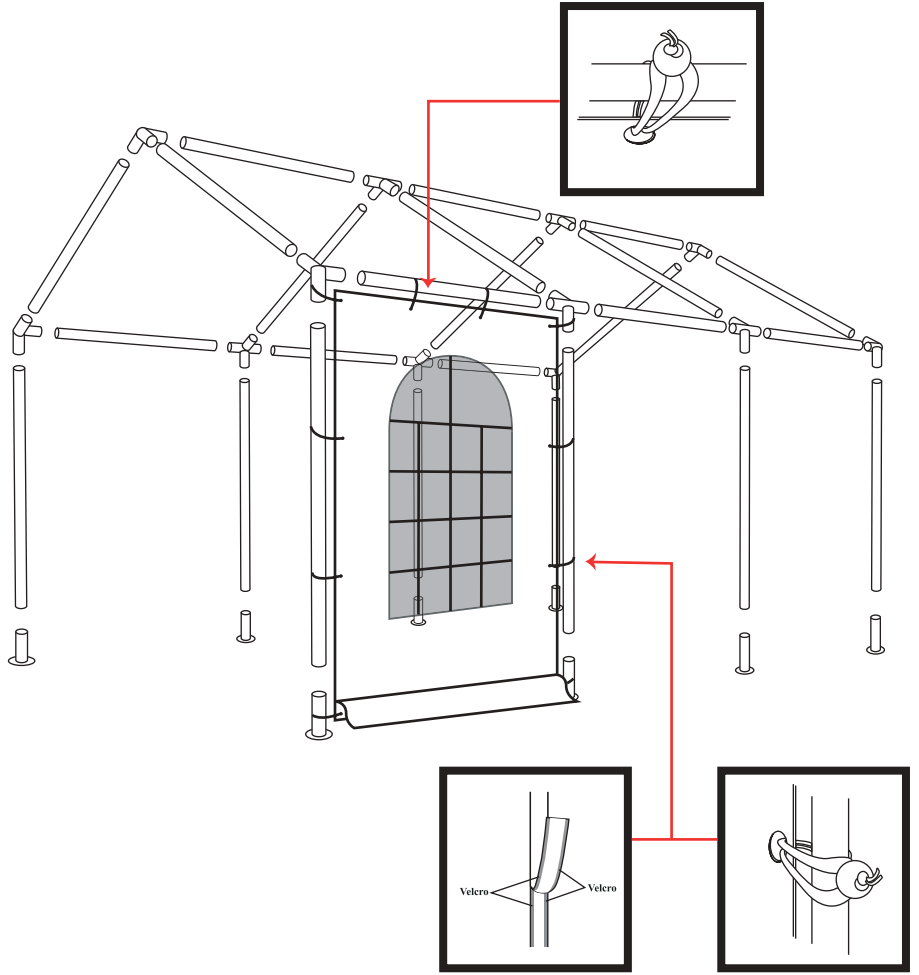

Part list for 4m PVC Party Tent

Part No.		6m	8m	10m
1	 2100mm	8	10	12
2	 1940mm	9	12	15
4	 1880mm	8	10	12
5 (A)	 120°	6	6	6
6 (B)	 120°	6	9	12
7		8	10	12
8		36	42	48
9		86	102	118
11		50	64	78
12		8	10	12
13		4	4	4
14		1	1	1
15		6	8	10

Part list for 4m PVC Party Tent

Part No.		6m	8m	10m
17		4	4	4
18		1	1	1
19		1	1	1

B

C

D

E

No. 15

No. 9