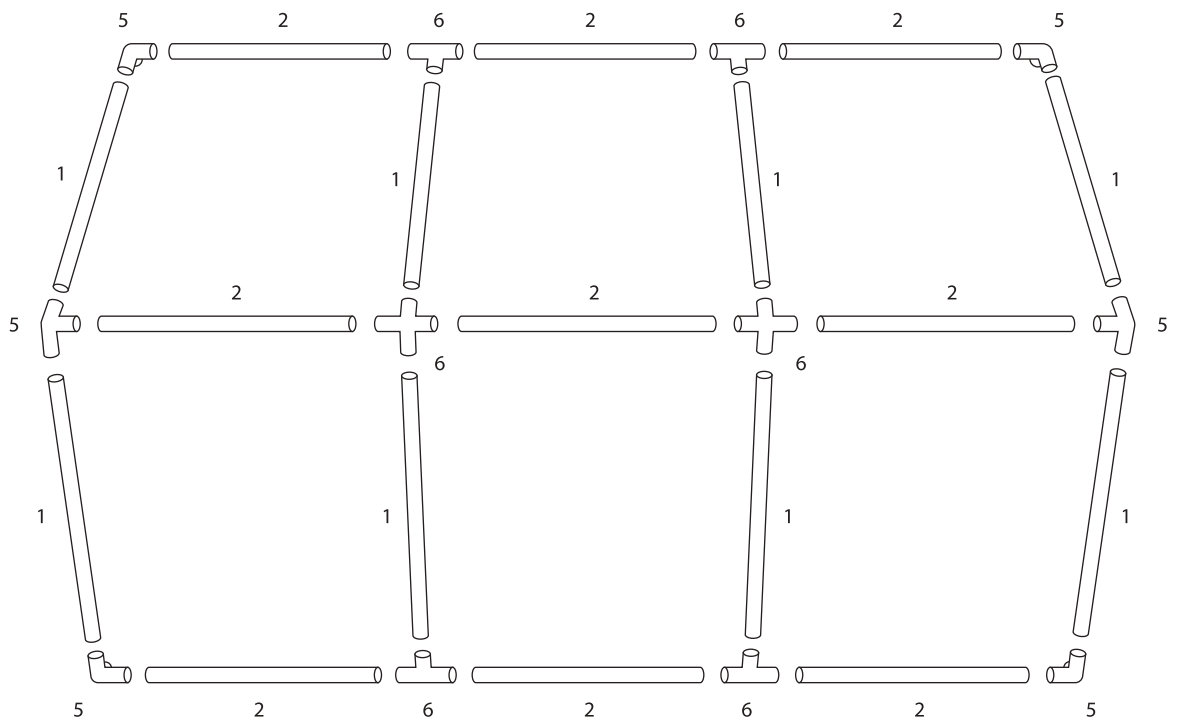

Part list for 4m PVC Party Tent

Part No.		6m	8m	10m
1	 2100mm	8	10	12
2	 1940mm	9	12	15
4	 1880mm	8	10	12
5 (A)	 120°	6	6	6
6 (B)	 120°	6	9	12
7		8	10	12
8		36	42	48
9		86	102	118
11		50	64	78
12		8	10	12
13		4	4	4
14		1	1	1
15		6	8	10

Part list for 4m PVC Party Tent

Part No.		6m	8m	10m
17		4	4	4
18		1	1	1
19		1	1	1

B

C

D

E

No. 15

No. 9