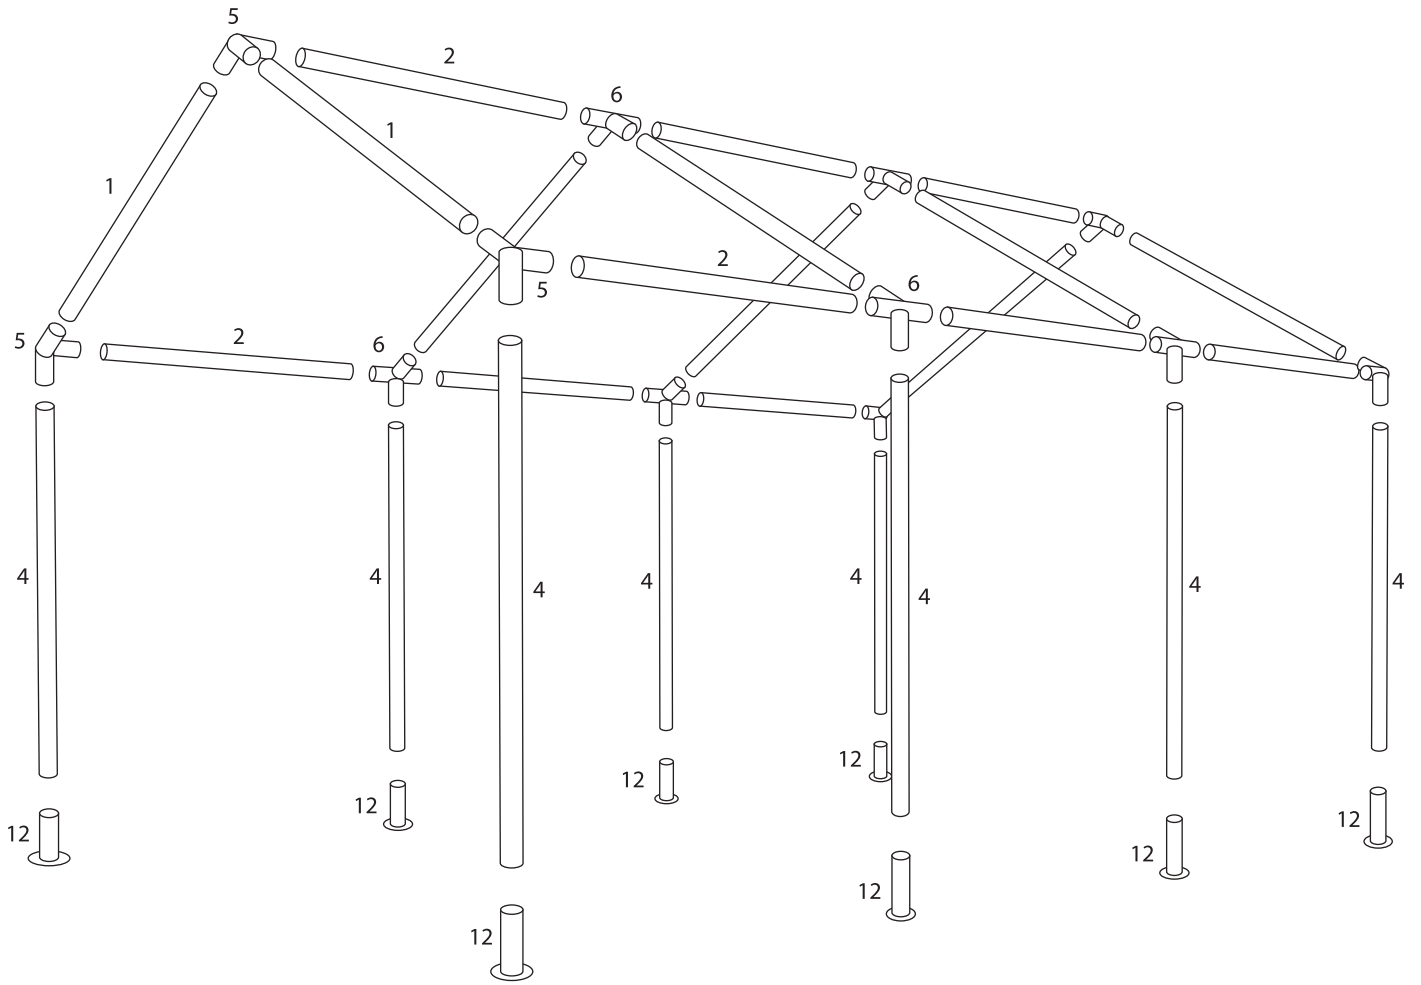

Part list for 4m PVC Party Tent

Part No.		6m	8m	10m
1	 2100mm	8	10	12
2	 1940mm	9	12	15
4	 1880mm	8	10	12
5 (A)	 120°	6	6	6
6 (B)	 120°	6	9	12
7		8	10	12
8		36	42	48
9		86	102	118
11		50	64	78
12		8	10	12
13		4	4	4
14		1	1	1
15		6	8	10

Part list for 4m PVC Party Tent

Part No.		6m	8m	10m
17		4	4	4
18		1	1	1
19		1	1	1

B

C

D

E

No. 15

No. 9