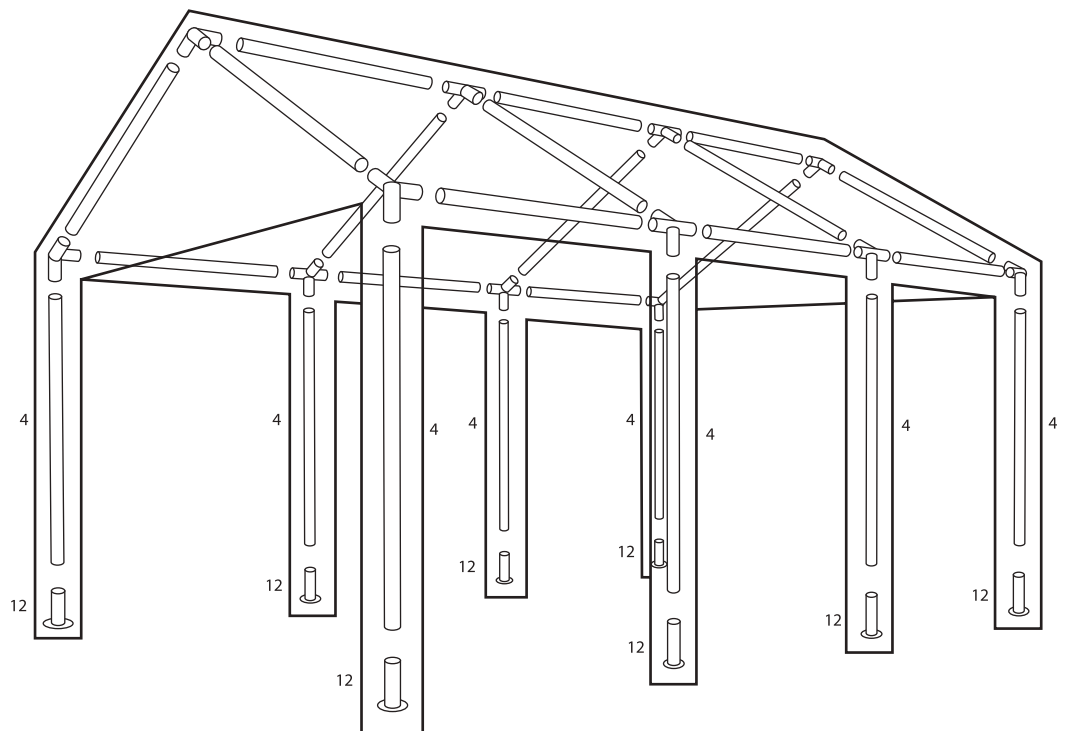

Part list for 4m PVC Party Tent

Part No.		6m	8m	10m
1	 2100mm	8	10	12
2	 1940mm	9	12	15
4	 1880mm	8	10	12
5 (A)	 120°	6	6	6
6 (B)	 120°	6	9	12
7		8	10	12
8		36	42	48
9		86	102	118
11		50	64	78
12		8	10	12
13		4	4	4
14		1	1	1
15		6	8	10

Part list for 4m PVC Party Tent

Part No.		6m	8m	10m
17		4	4	4
18		1	1	1
19		1	1	1

B

C

D

E

No. 15

No. 9