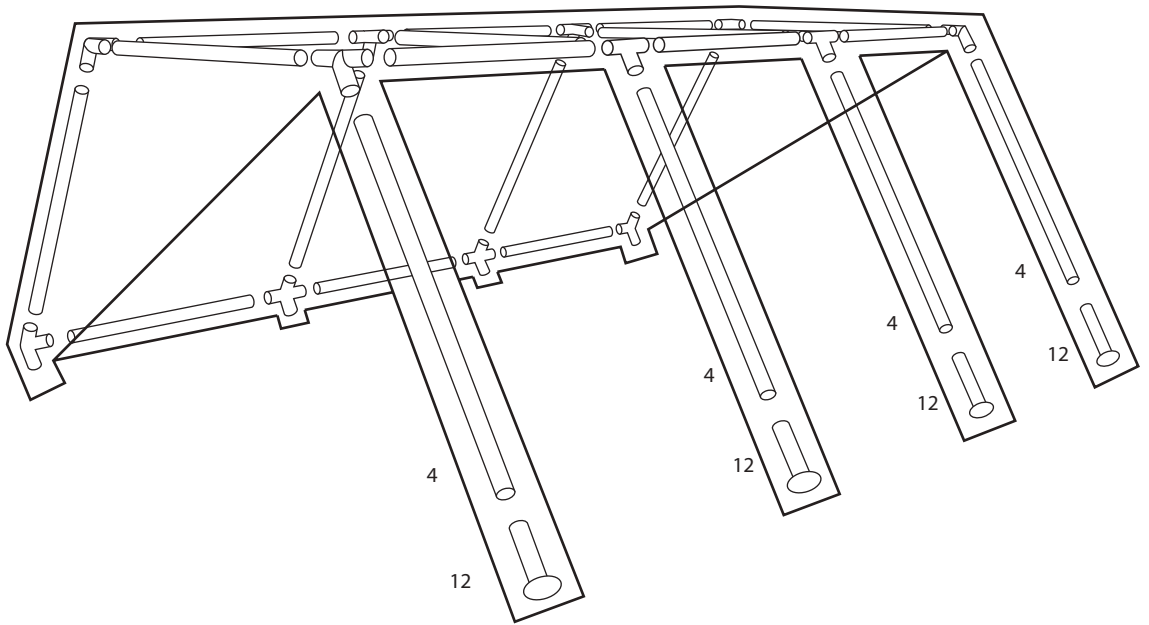

Part list for 4m PVC Party Tent

Part No.		6m	8m	10m
1	 2100mm	8	10	12
2	 1940mm	9	12	15
4	 1880mm	8	10	12
5 (A)	 120°	6	6	6
6 (B)	 120°	6	9	12
7		8	10	12
8		36	42	48
9		86	102	118
11		50	64	78
12		8	10	12
13		4	4	4
14		1	1	1
15		6	8	10

Part list for 4m PVC Party Tent

Part No.		6m	8m	10m
17		4	4	4
18		1	1	1
19		1	1	1

B

C

D

E

No. 15

No. 9